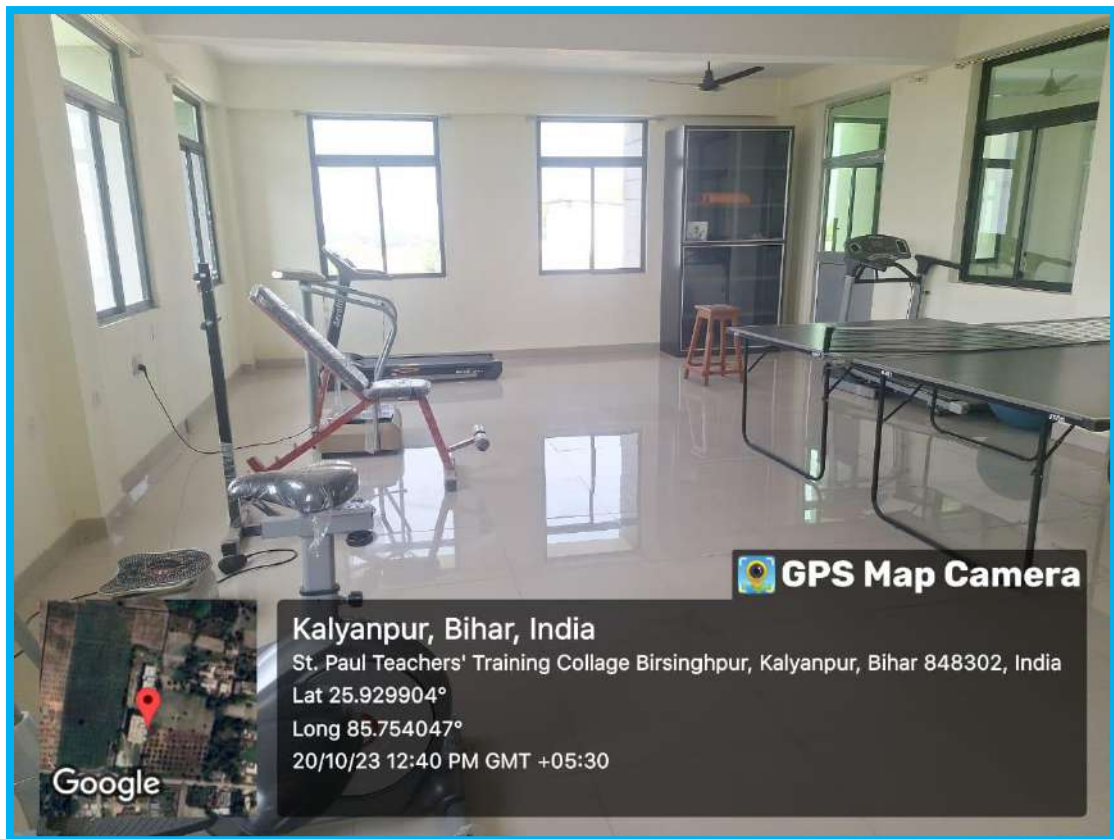

Library cum Reading Room

P.P.N SINGH AUDITORIUM

Shri
IQAC
Co-ordinator
SPTTCB, Samastipur (Bihar)

Principal
PRINCIPAL
St. Paul Teachers' Training College
Birsinghpur
Jhahuri, Samastipur

HEALTH & PHYSICAL RESOURCE CENTRE