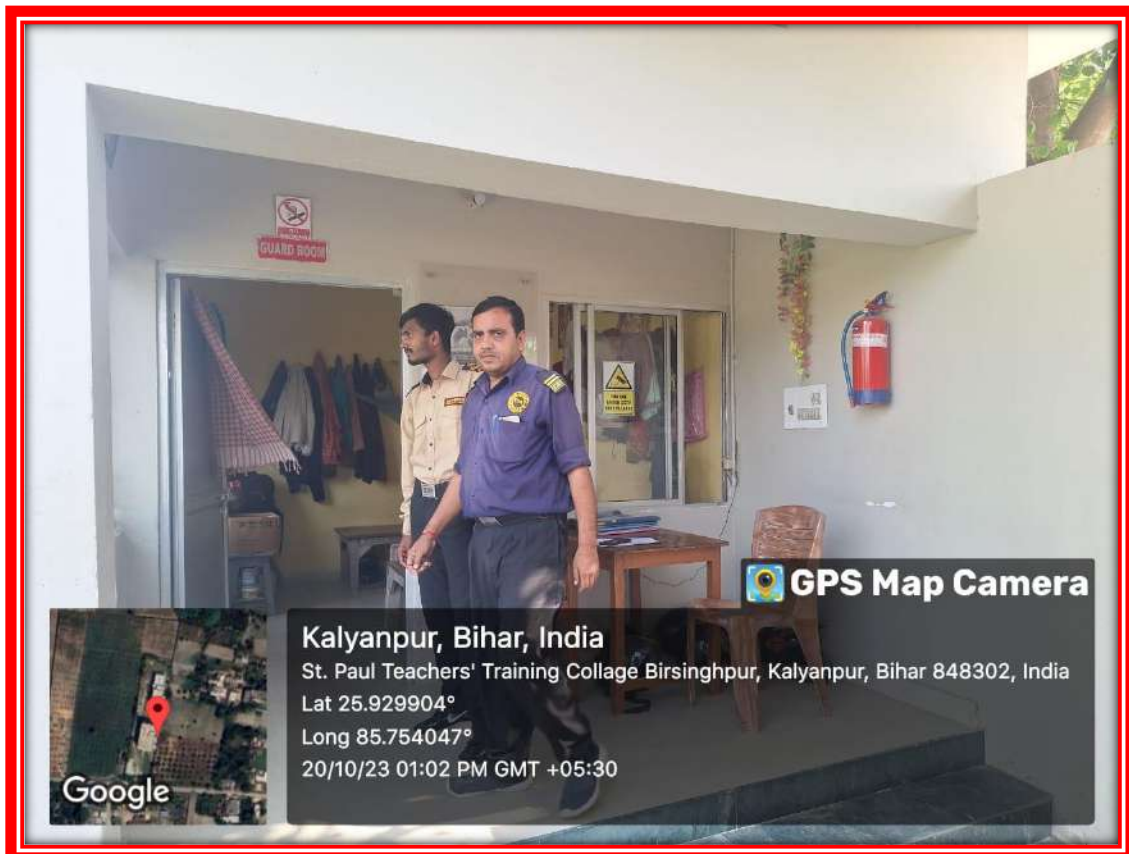

Staff Room

Shri
IQAC
Co-ordinator
SPTTCB, Samastipur (Bihar)

Principals
PRINCIPAL
St. Paul Teachers' Training Collage
Birsinghpur
Mithauri, Samastipur

Guard Room

Electrical Control room

Parking Area

Meeting Hall