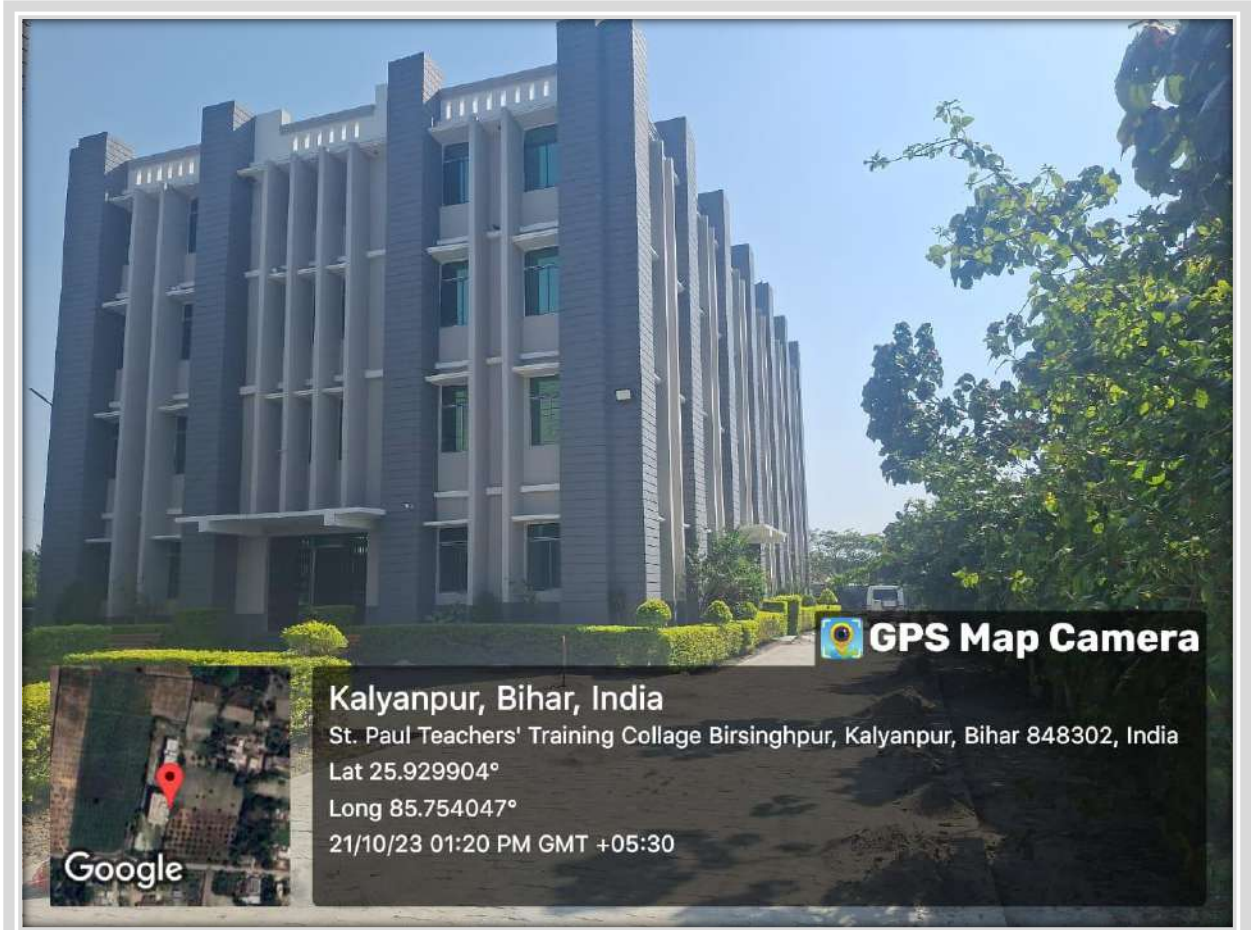

ST. PAUL TEACHERS' TRAINING COLLEGE BIRSINGHPUR

(Under Aegis of Parmeshwar Neeta Education Trust)

Recognized by NCTE, Bhubaneswar

Affiliated to L.N.Mithila University, Darbhanga (B.Ed.) & Bihar School Examination Board Patna (D.El.Ed.)

Building (Front View) BLOCK-A

Building (Front View) BLOCK-B

Kalyanpur, Bihar, India

St. Paul Teachers' Training Collage Birsinghpur, Kalyanpur, Bihar 848302, India

Lat 25.929904°

Long 85.754047°

21/10/23 01:19 PM GMT +05:30

Google

Shri
IQAC
Co-ordinator
SPTTCB, Samastipur (Bihar)

P. Singh
PRINCIPAL
St. Paul Teachers' Training College
Birsinghpur
Mithauri, Samastipur

Building (Back View) BLOCK-A

Administrative Office

Secretary sir Office