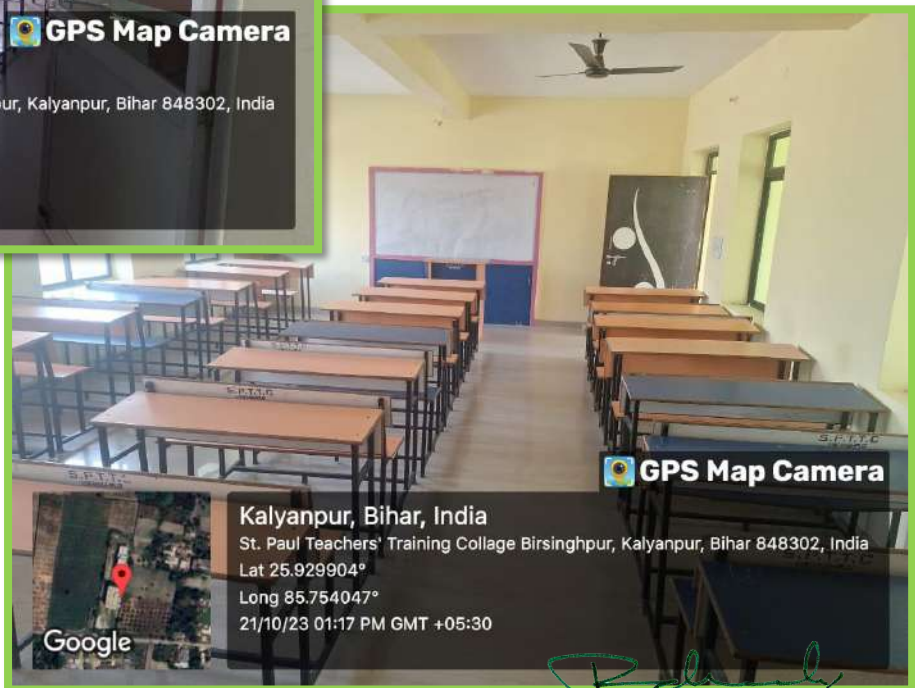

Kalyanpur, Bihar, India
St. Paul Teachers' Training Collage Birsinghpur, Kalyanpur, Bihar 848302, India
Lat 25.929904°
Long 85.754047°
21/10/23 01:17 PM GMT +05:30

GPS Map Camera

Shri
IQAC
Co-ordinator
SPTTCB, Samastipur (Bihar)

Principal
PRINCIPAL
St. Paul Teachers' Training Collage
Birsinghpur