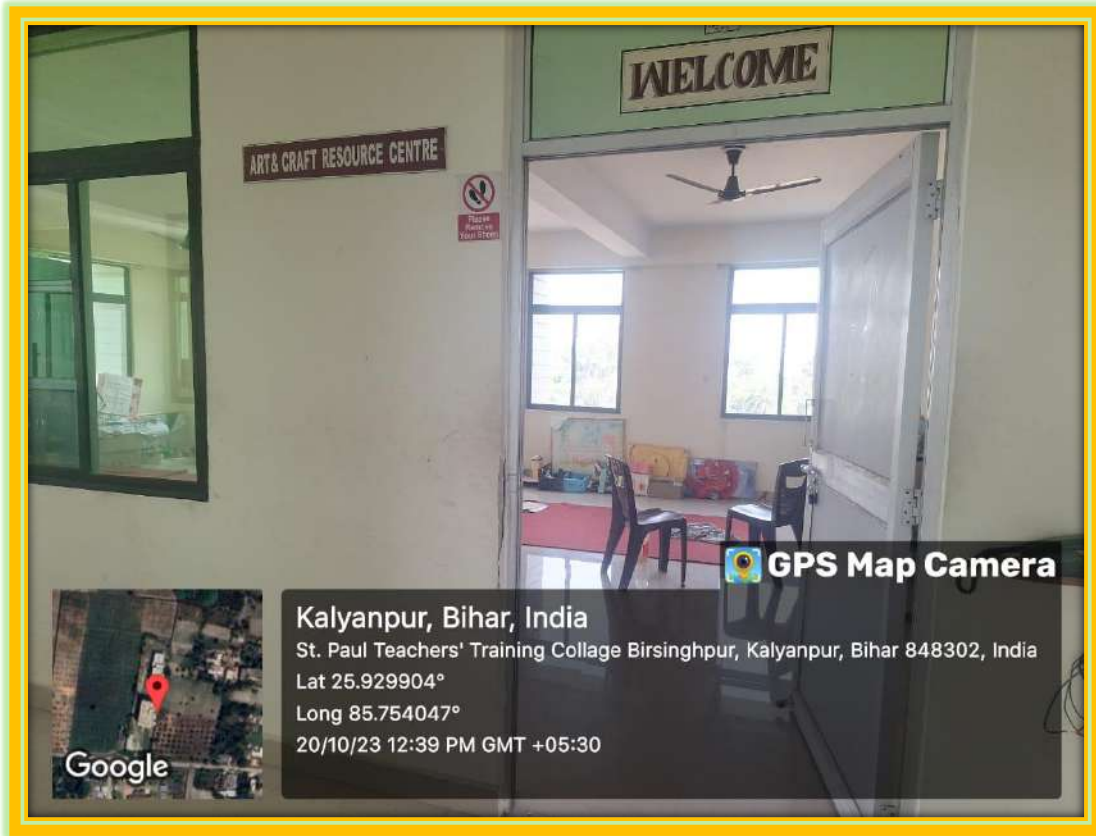

Art & Craft Resource centre

Shri
IQAC
Co-ordinator
SPTTCB, Samastipur (Bihar)

Principal
PRINCIPAL
St. Paul Teachers' Training Collage
Birsinghpur
Jhahuri, Samastipur