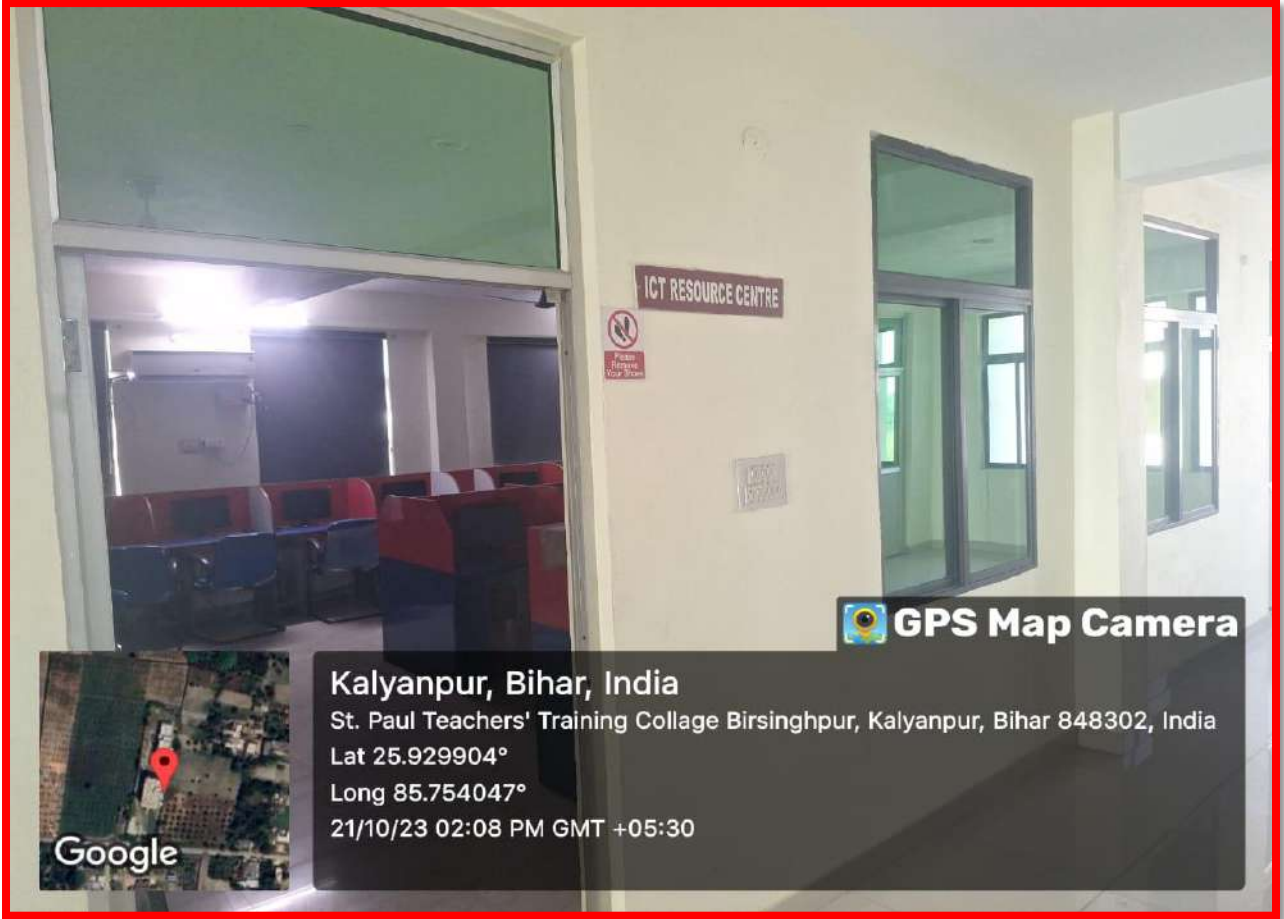

ICT Lab ROOM

Shri
IQAC
Co-ordinator
SPTTCB, Samastipur (Bihar)

Principals
PRINCIPAL
St. Paul Teachers' Training College
Birsinghpur
Mahuri, Samastipur