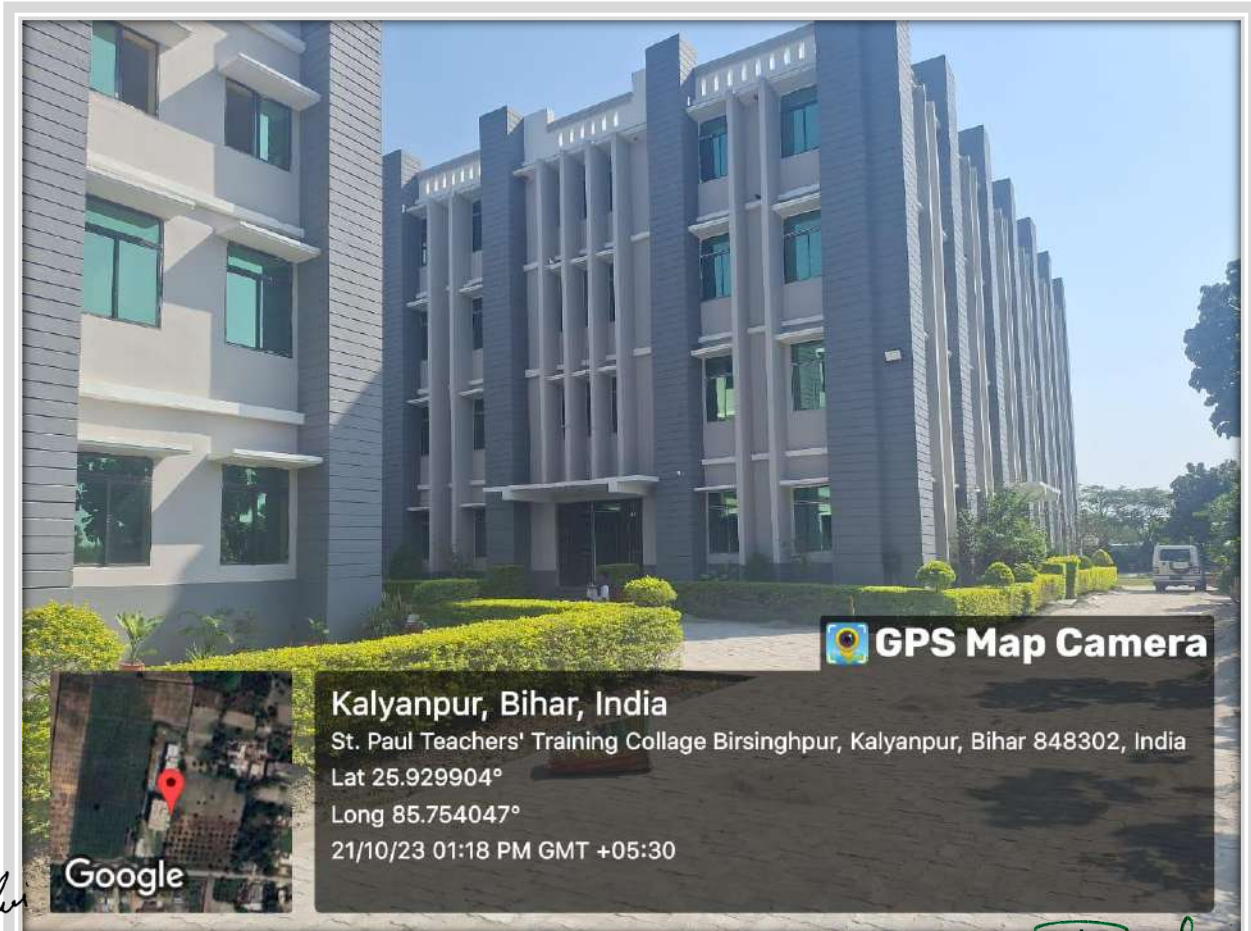

ST. PAUL TEACHERS' TRAINING COLLEGE BIRSINGHPUR

(Under Aegis of Parmeshwar Neeta Education Trust)

Recognized by NCTE, Bhubaneswar

Affiliated to L.N.Mithila University, Darbhanga (B.Ed.) & Bihar School Examination Board Patna (D.El.Ed.)

Building (Front View) BLOCK-A

Building (Front View) BLOCK-B

Kalyanpur, Bihar, India

St. Paul Teachers' Training Collage Birsinghpur, Kalyanpur, Bihar 848302, India

Lat 25.929904°

Long 85.754047°

21/10/23 01:19 PM GMT +05:30

Google

Shri
IQAC
Co-ordinator
SPTTCB, Samastipur (Bihar)

P. Singh
PRINCIPAL
St. Paul Teachers' Training College
Birsinghpur
Mithauri, Samastipur

Building (Back View) BLOCK-A

Administrative Office

Secretary sir Office