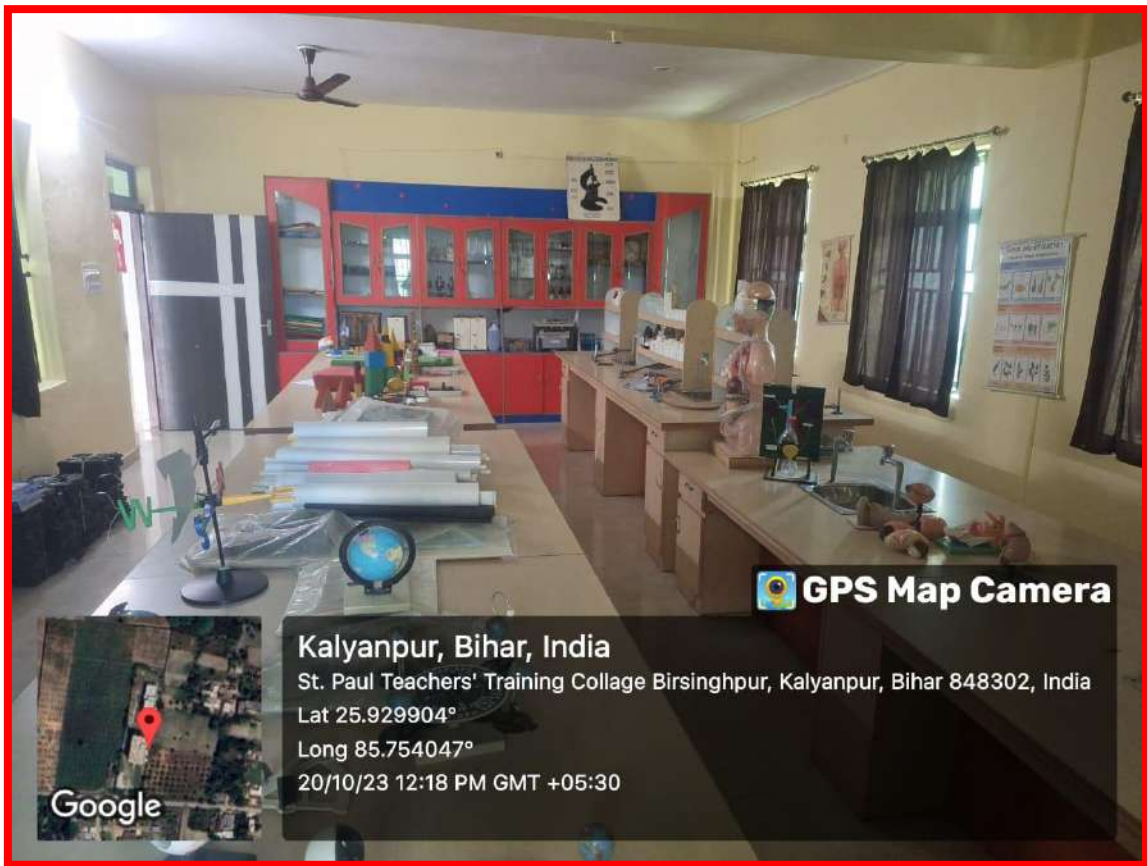

GPS Map Camera