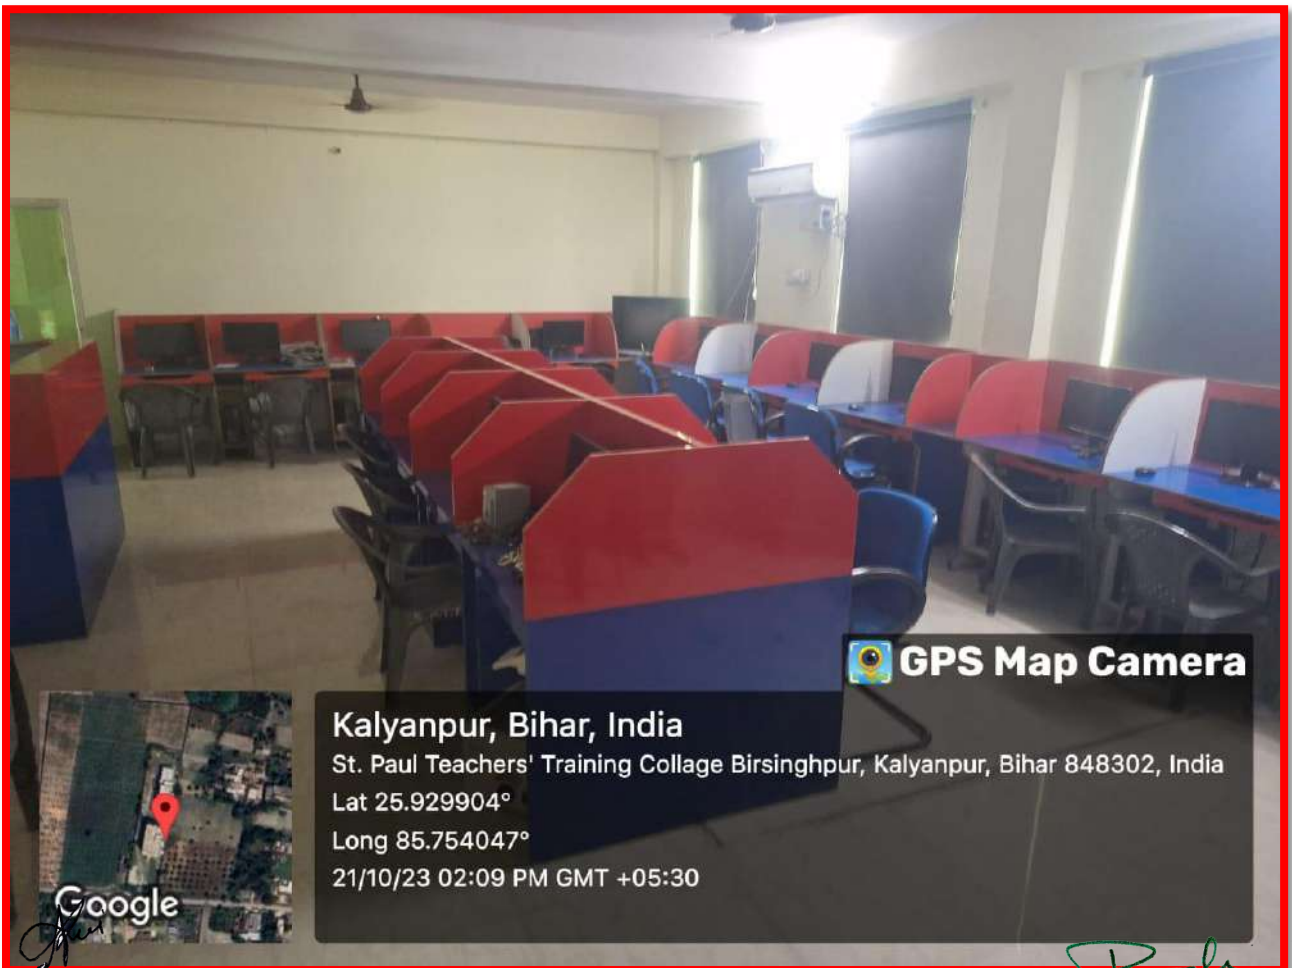

GPS Map Camera

Kalyanpur, Bihar, India

St. Paul Teachers' Training Collage Birsinghpur, Kalyanpur, Bihar 848302, India

Lat 25.929904°

Long 85.754047°

21/10/23 02:09 PM GMT +05:30