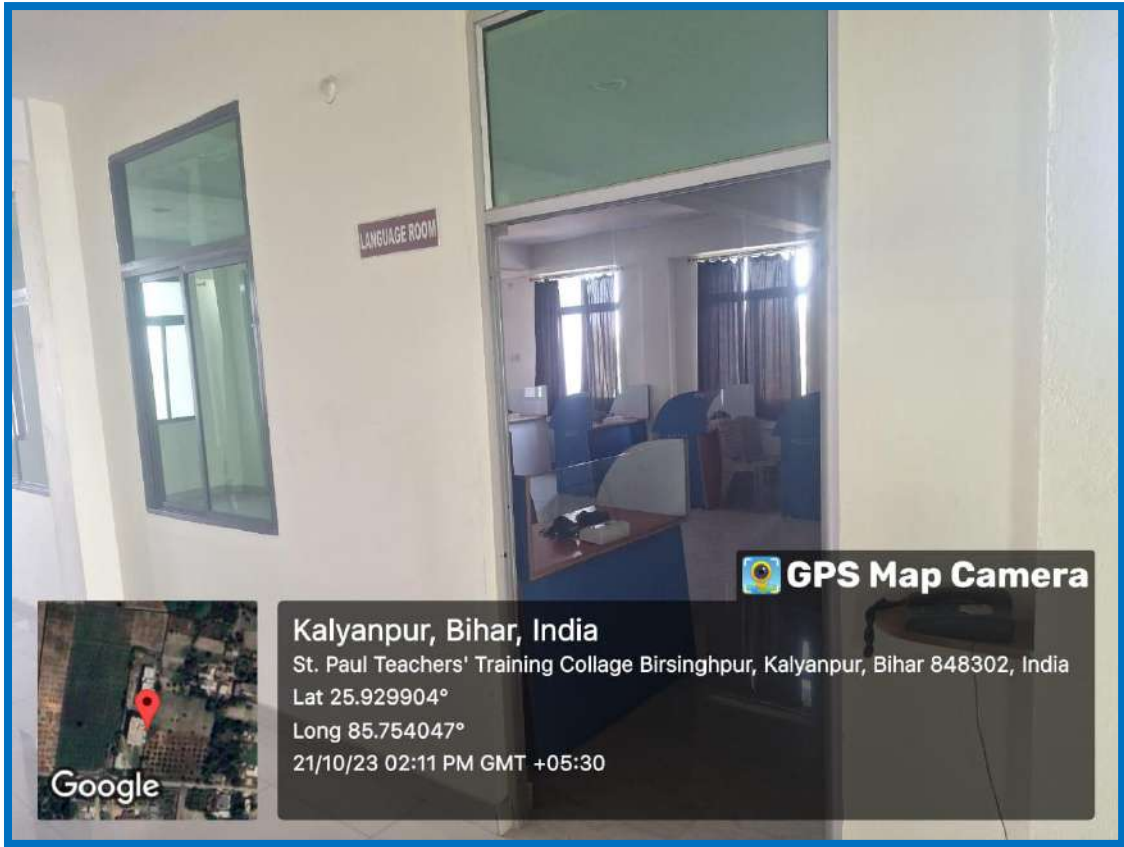

Long 85.754047°

21/10/23 02:09 PM GMT +05:30

Google

Language Lab Room

Shri
IQAC
Co-ordinator
SPTTCB, Samastipur (Bihar)

Principal
PRINCIPAL
St. Paul Teachers' Training Collage
Birsinghpur
Bihahuri, Samastipur