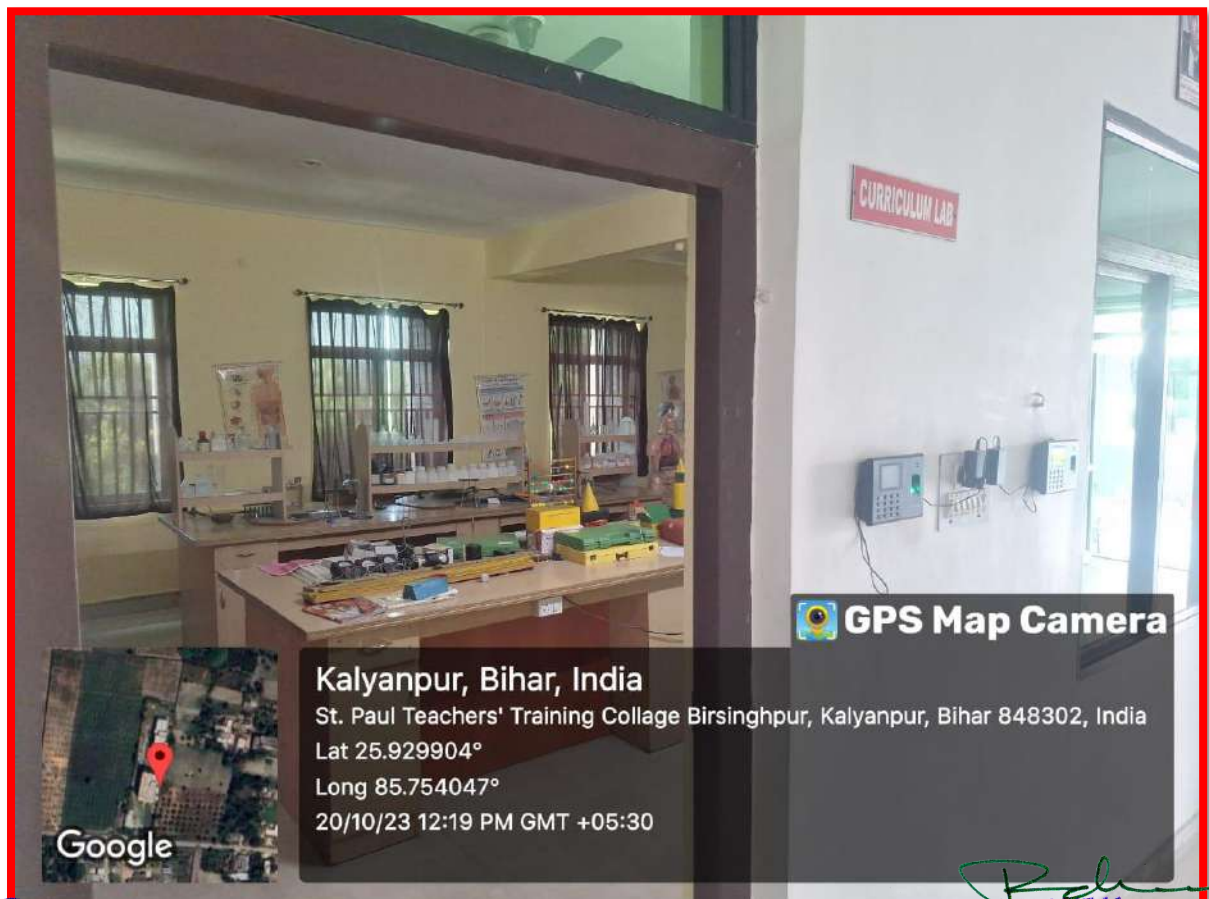

21/10/23 02:05 PM GMT +05:30

Google

IQAC
Co-ordinator
SPTTCB, Samastipur (Bihar)

PRINCIPAL
St. Paul Teachers' Training Collage
Birsinghpur
Ithahuri, Samastipur

BOYS COMMON ROOM

Curriculum Lab

 **GPS Map Camera**