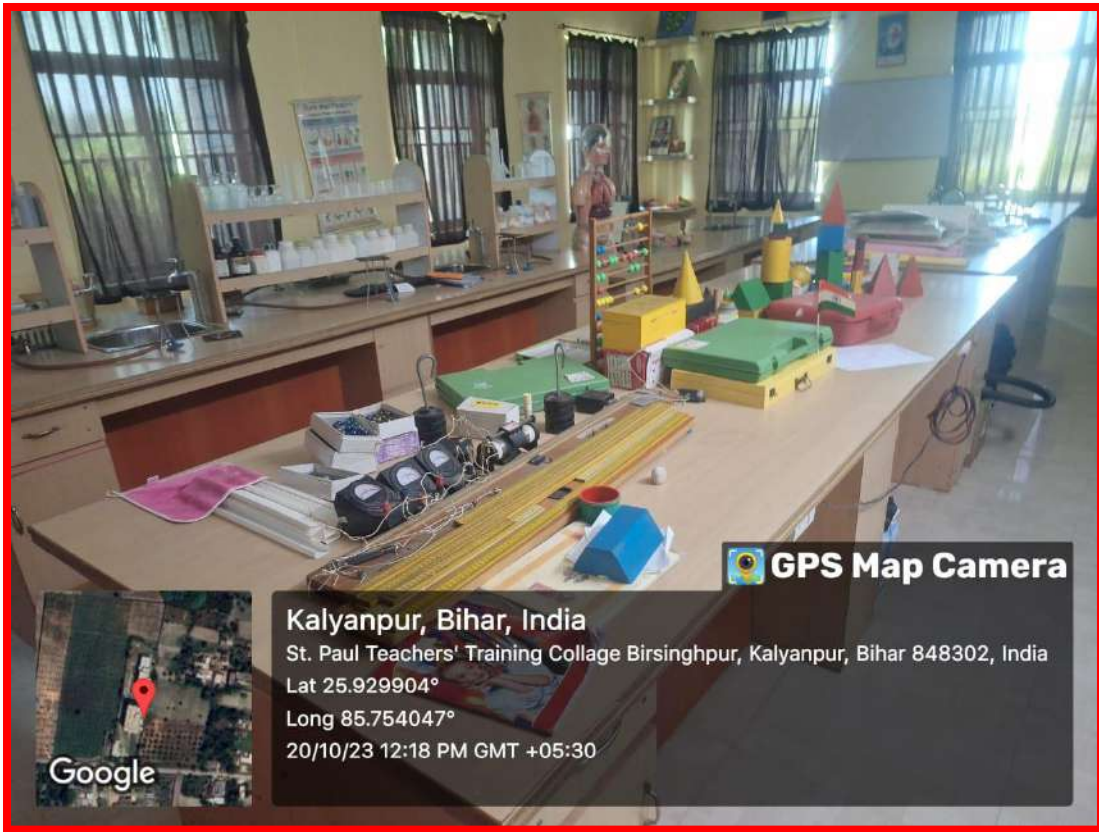

21/10/23 02:05 PM GMT +05:30

Google

IQAC
Co-ordinator
SPTTCB, Samastipur (Bihar)

PRINCIPAL
St. Paul Teachers' Training Collage
Birsinghpur
Ithahuri, Samastipur

BOYS COMMON ROOM

Curriculum Lab

 **GPS Map Camera**