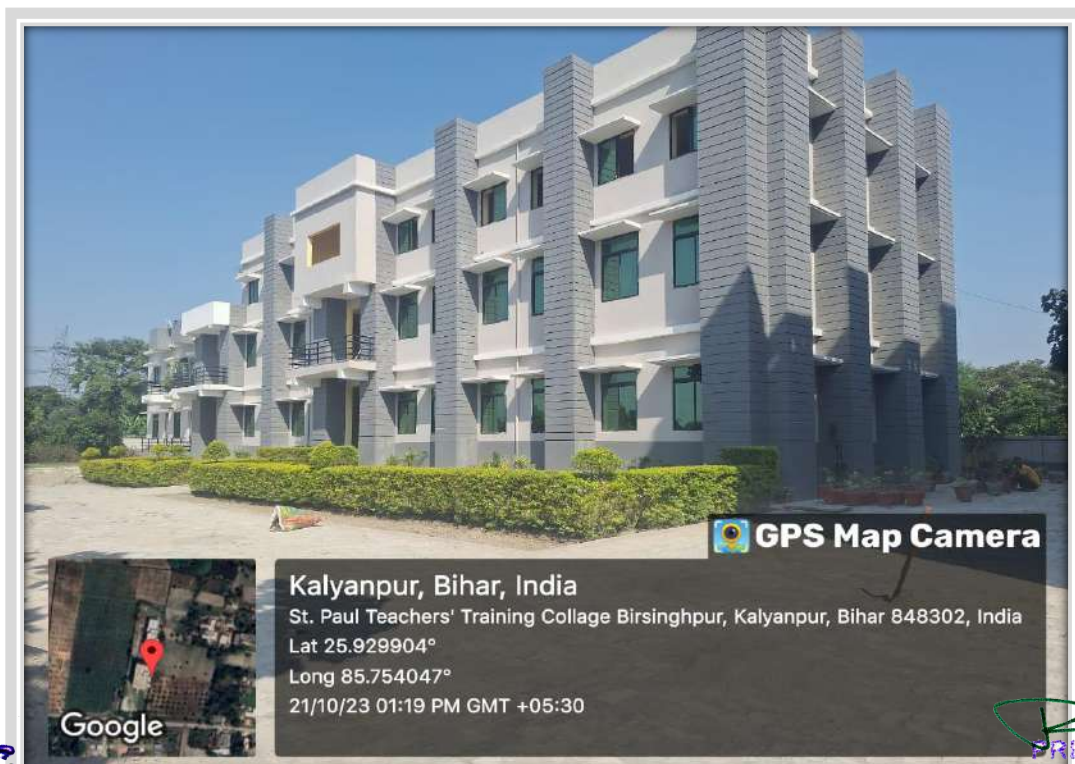

ST. PAUL TEACHERS' TRAINING COLLEGE BIRSINGHPUR

(Under Aegis of Parmeshwar Neeta Education Trust)

Recognized by NCTE, Bhubaneswar

Affiliated to L.N.Mithila University, Darbhanga (B.Ed.) & Bihar School Examination Board Patna (D.El.Ed.)

Building (Front View) BLOCK-A

Building (Front View) BLOCK-B

Kalyanpur, Bihar, India

St. Paul Teachers' Training Collage Birsinghpur, Kalyanpur, Bihar 848302, India

Lat 25.929904°

Long 85.754047°

21/10/23 01:19 PM GMT +05:30